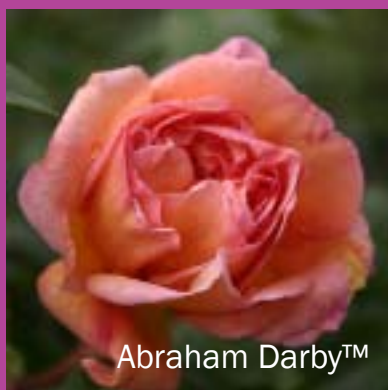

City of York

Aloha

Royal Gold

(Classic & Modern) Shrub roses are easily characterized by their sprawling habit. They can grow 5 to 15 feet or more in every direction given the correct climate and growing conditions. Noted for their hardiness, they are usually vigorous and produce large quantities of clusters of flowers.

Abraham Darby™

(Latin for "large-flowered") These roses are a cross between the Hybrid Tea and Floribunda roses. The flower size is midway between that of its parents. Flowers form on long stems and are borne either singly or in small clusters. The blooms are usually double and without a striking fragrance. Grandiflora shrubs are typically larger than either hybrid teas or floribundas.